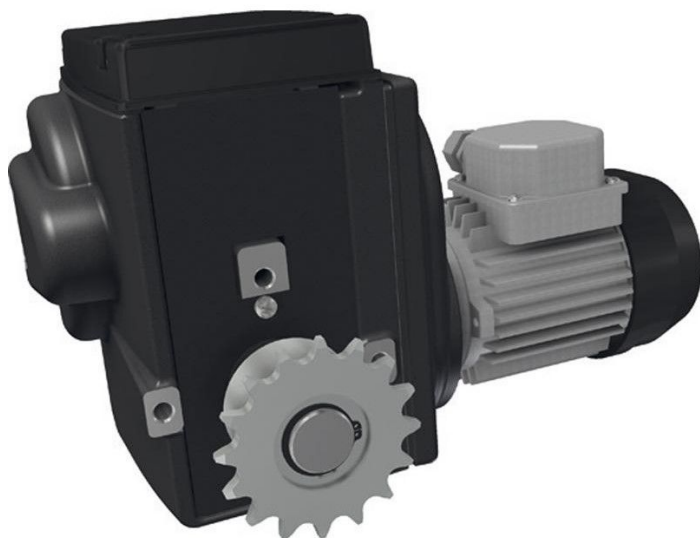

# Motor gearbox RW 243- 25/400-450/3/86/CH/ST

Product number: 32435383