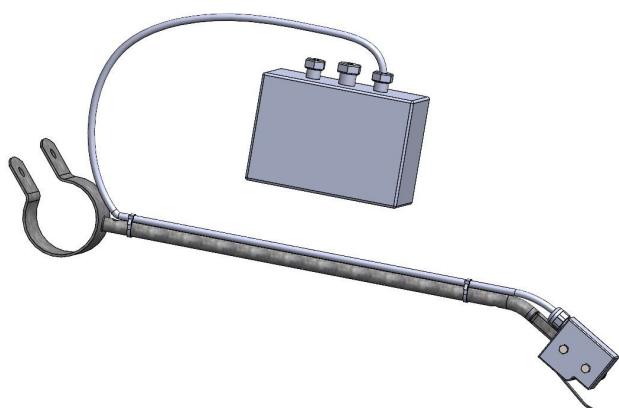

Overview

Limit switch for Poly Inflation Set

Product number: 35054000

Description

Control the air inflation in your double greenhouse film individually and reliably! Our newly developed limit switch is activated upon contact with the double film. It is durable and adapted to conditions in a greenhouse:

12 volt low voltage protection provides safe work.

The limit switch is waterproof and very resistant to adverse environmental conditions such as insects due to the

Erstellt am 14.03.2025.

Dieses Dokument stellt kein Angebot da. Es gelten die aktuellen Preise im Online-Shop.

high-quality plastic manufacturing.

It operates responding to the level of double film inflation regardless time switching function.

The control box is compatible with commercially available inflation systems and perfect the TGU system.