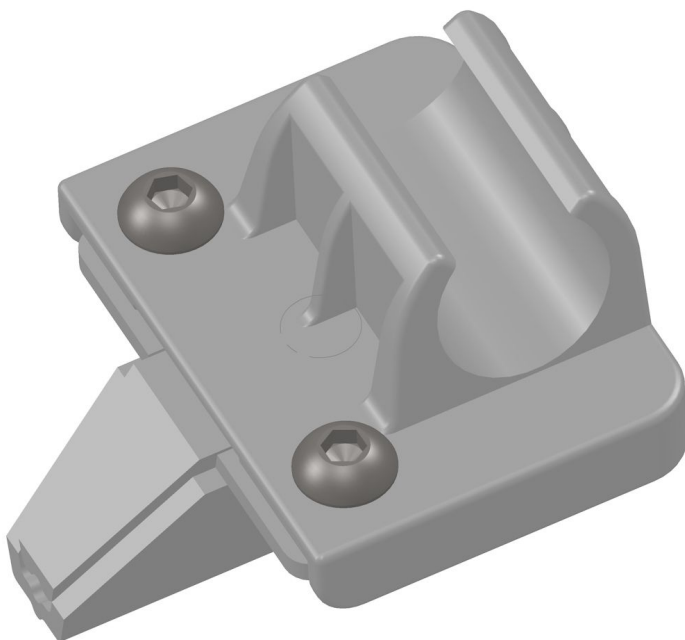

Overview

Slip joint - 1 spring + pipe clip cover 19 - for aluminum tube - PU = 100 pcs

Product number: 21100105

Options

PU (Pcs)

1

100

Version

Alu-Tube

Screen profile

Description

This slip joint gently connects the drive cable with 19 mm aluminium tubes in shading systems. In this model the slipping clutch is realized via a slip joint technique, which protect the drive cable.

This technique is especially suitable for greenhouses, where heat can cause stretching of their constructive components, for example, aluminium rain pipes.

We deliver the slip joint including bolts, nuts as well as spring and cover plate for 19 mm tubes.