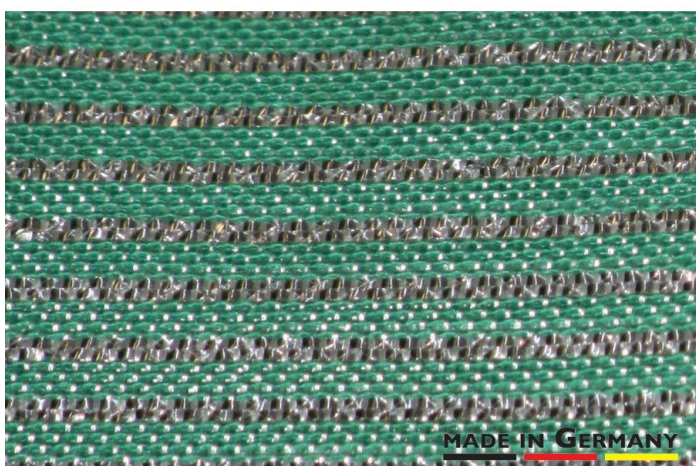

Overview

FFS 2/4 alu-green ca. 60 % - 350 cm

Product number: 13241350

Options

Color

alu-green

alu-grey

alu-orange

alu-white

alu-yellow

Width (cm):

350

450

Description

A Shading fabric consisting of acrylic and aluminium fibers. The woven aluminium reflects the sunrays preventing them to penetrate into greenhouse and thus decreasing the temperature inside.

The acrylic fibers absorb moisture in the greenhouse ensuring a drier, fungus-free and healthier greenhouse climate.

The fabric can be suspended without further assembly S-hooks.

Erstellt am 14.03.2025.

Dieses Dokument stellt kein Angebot da. Es gelten die aktuellen Preise im Online-Shop.

* Our offers are directed exclusively to companies. We do not conclude contracts with consumers. All prices excl. VAT plus shipping costs and possible delivery charges, if not stated otherwise.