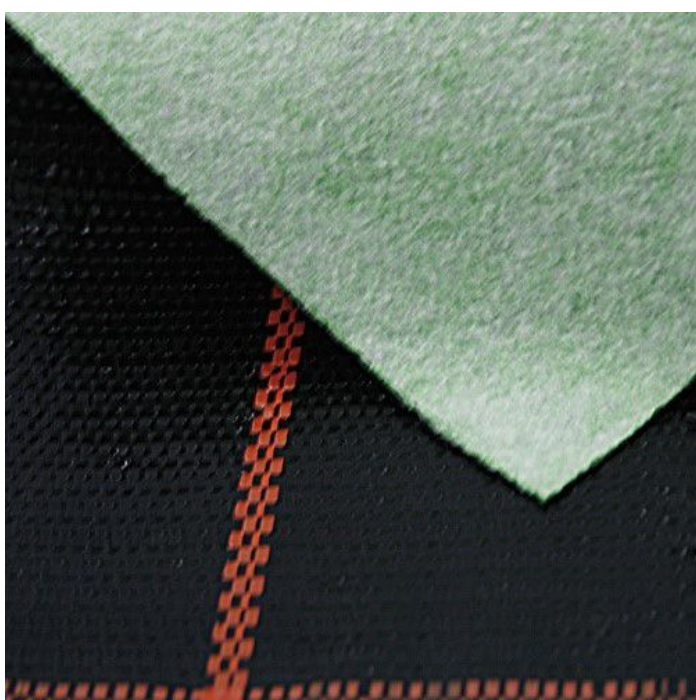

Overview

AquaFloora- 200 2- Layer 300g/m²

Product number: 58500103

Options

Version

200

Width (cm):

150

165

200

Description

AquaFloora optimizes the irrigation on your potting tables. Due to the seamless combination of highly capillary AquaFil-Mat and GroundCover you will benefit from:

- Extremely simple handling - both textile surfaces are permanently laminated and do not slip apart.
- A very smooth surface, which is easily and quickly cleaned - wiping or sweeping is completed in no time

- A wrinkle-free surface, which reduces puddles and associated evaporation

Our irrigation mat consists of:

Layer 1 (Surface): a lightproof and water permeable woven textile/ground cover for an easy handling and cleaning and also to protect the application from algae.

Layer 2: a non-woven light-weight but extremely absorbent capillary mat for a high water retention and even distribution

- 300 g-Fabric - water-holding capacity of approx. 3 litres - with AquaFil 200

Erstellt am 11.04.2025.