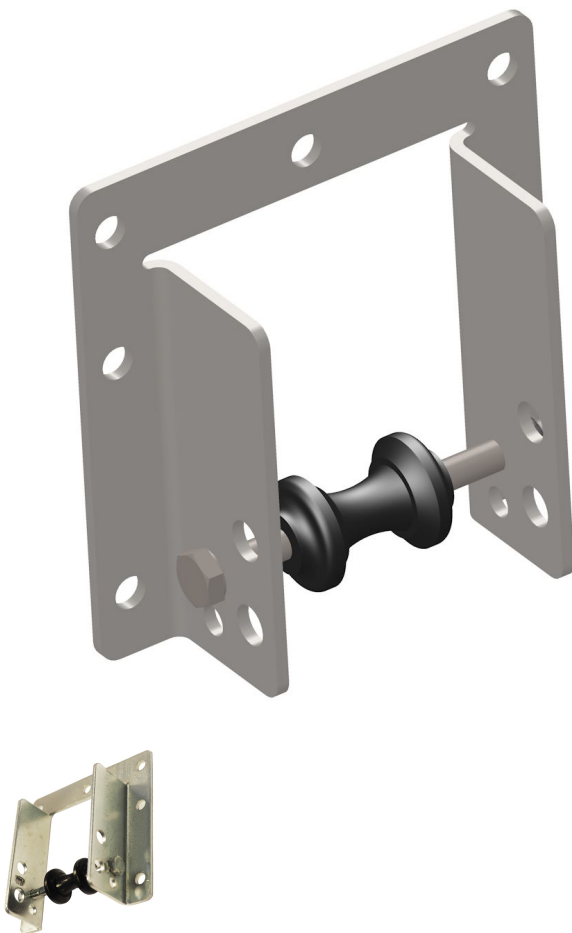

Overview

diabolo-roll 27.32 with stamped metal housing

Product number: 04200400-1

Options

PU (Pcs)

1

50

Description

The diabolo roll set 1 serves as a guide for push tubes in shading systems with push-pull tube drives. Within this set the roll is built into an iron sheet housing.

Material:

Diabolo roll: Plastic

Housing: Iron Sheet