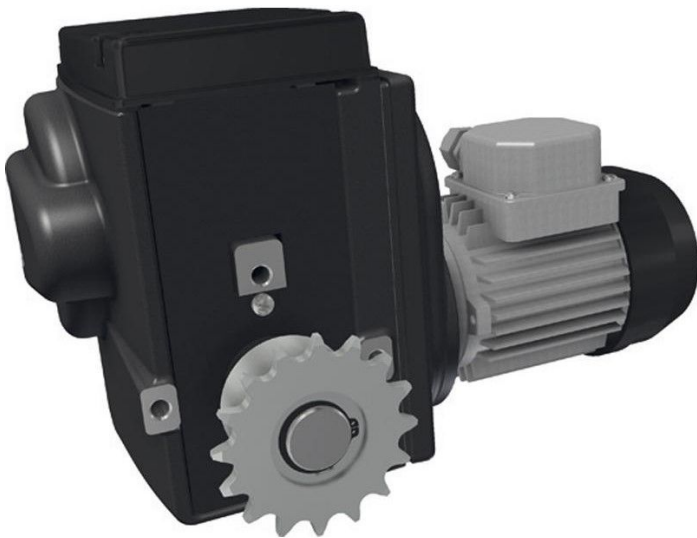

Overview

Motor gearbox Ridder RW 241-09/400/3/86//IP55

Product number: 32035227

Description

Ridders' electronic gear motors for shading and ventilation systems have pre- installed chain wheels, which work as a receptacle for the chain coupling.

Ridder Art.-Nr. 537200