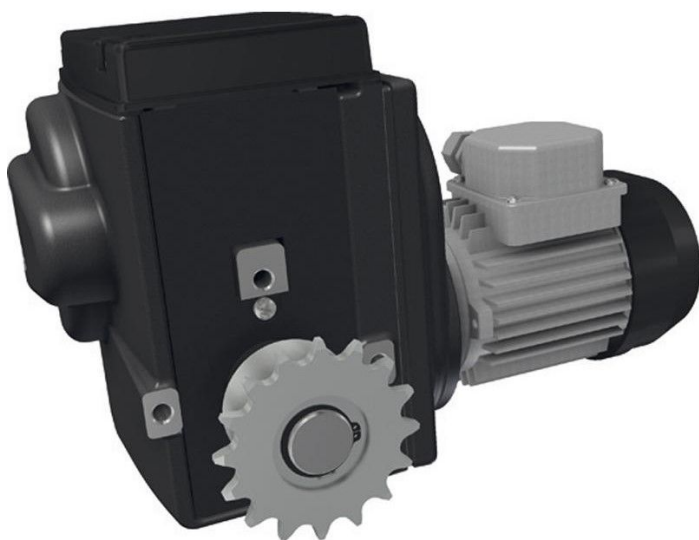

Overview

Motor gearbox Ridder RW 241-09/400/3/86//IP55

Product number: 32035227

Description

Ridders' electronic gear motors for shading and ventilation systems have pre-installed chain wheels, which work as a receptacle for the chain coupling.