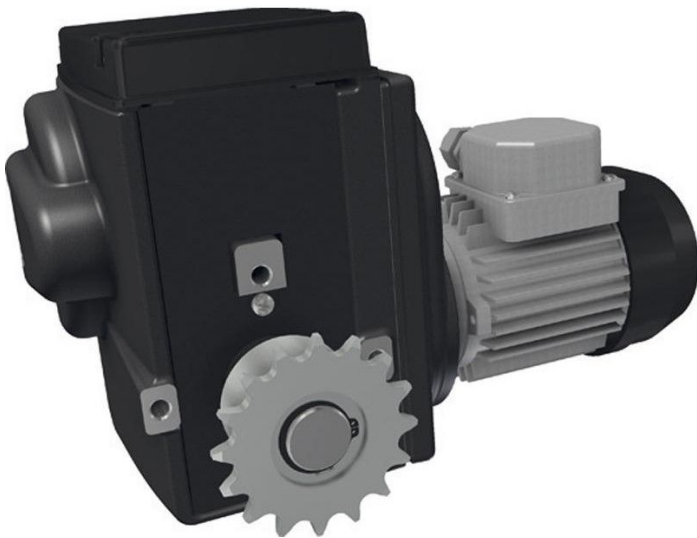

# Motor gearbox Ridder RW 241-09/400/3/86//IP55

Product number: 32035227

## Description

Ridders' electronic gear motors for shading and ventilation systems have pre-installed chain wheels, which work as a receptacle for the chain coupling.

Ridder Art.-Nr. 537200