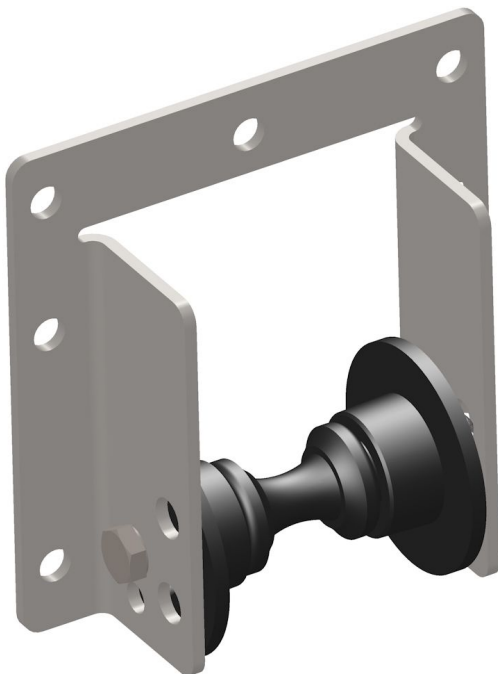

Overview

Diabolo roll 27.32 - with stamped metal bracket sideguides - PU = 50 pcs

Product number: 04200300

Options

PU (Pcs)

1

50

Description

The diabolo roll set 2 serves as a guide for push tubes in shading systems with push-pull tube drives. In this set the roll is built in into an iron sheet housing and equipped with a lateral guide.

The side disks align the push-pull tube.

Material:

Diabolo roll: Plastic

Mounting disks:

Erstellt am 14.03.2025.

Dieses Dokument stellt kein Angebot da. Es gelten die aktuellen Preise im Online-Shop.

* Our offers are directed exclusively to companies. We do not conclude contracts with consumers. All prices excl. VAT plus shipping costs and possible delivery charges, if not stated otherwise.