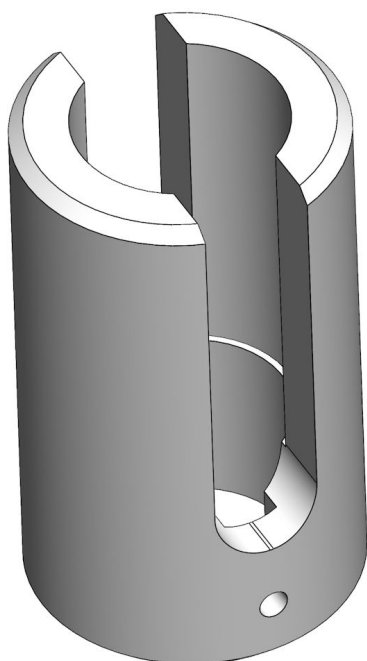

## Overview

# Adaptor for tower-roll 50 mm for RW 240

Product number: 37023703

## Description

This adaptor gets inserted in roll up screen systems in between the gear motor RW 240 and a 63 mm roll up tube.

It specially fits the TGU Tower Roller Plus System

Material: Milled aluminium